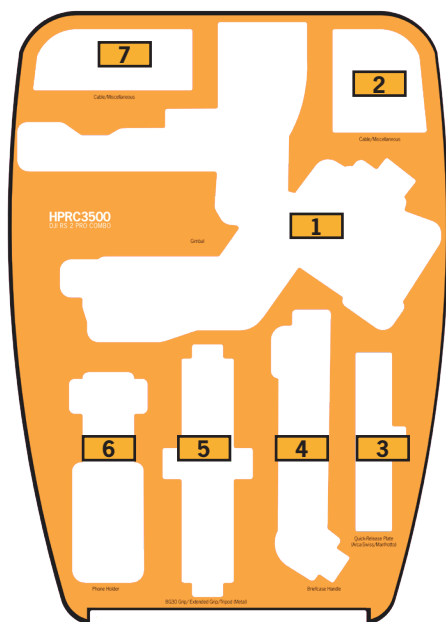

HPRC Bag for DJI RS 2 Pro Combo

RS2-BAG35-01

- 1** Gimbal
- 2** Cable/Miscellaneous
- 3** Quick-Release Plate (Arca-Swiss/Manfrotto)
- 4** Briefcase Handle
- 5** BG30 Grip/ Extended Grip/Tripod (Metal)
- 6** Phone Holder
- 7** Cable/Miscellaneous

TECHNICAL FEATURES

Dimension:

internal dimension
433x319x169(mm) - 17.05x12.56x6.65(in)

external dimension
498x370x185(mm) - 19.61x14.57x7.28(in)

READY

www.hprc.it
info@hprc.it

Plaber s.r.l. - HPRC cases
Via Div. Tridantina, 10
I-36061 Bassano del Grappa
Vicenza - Italy
Tel +39 0424 809150